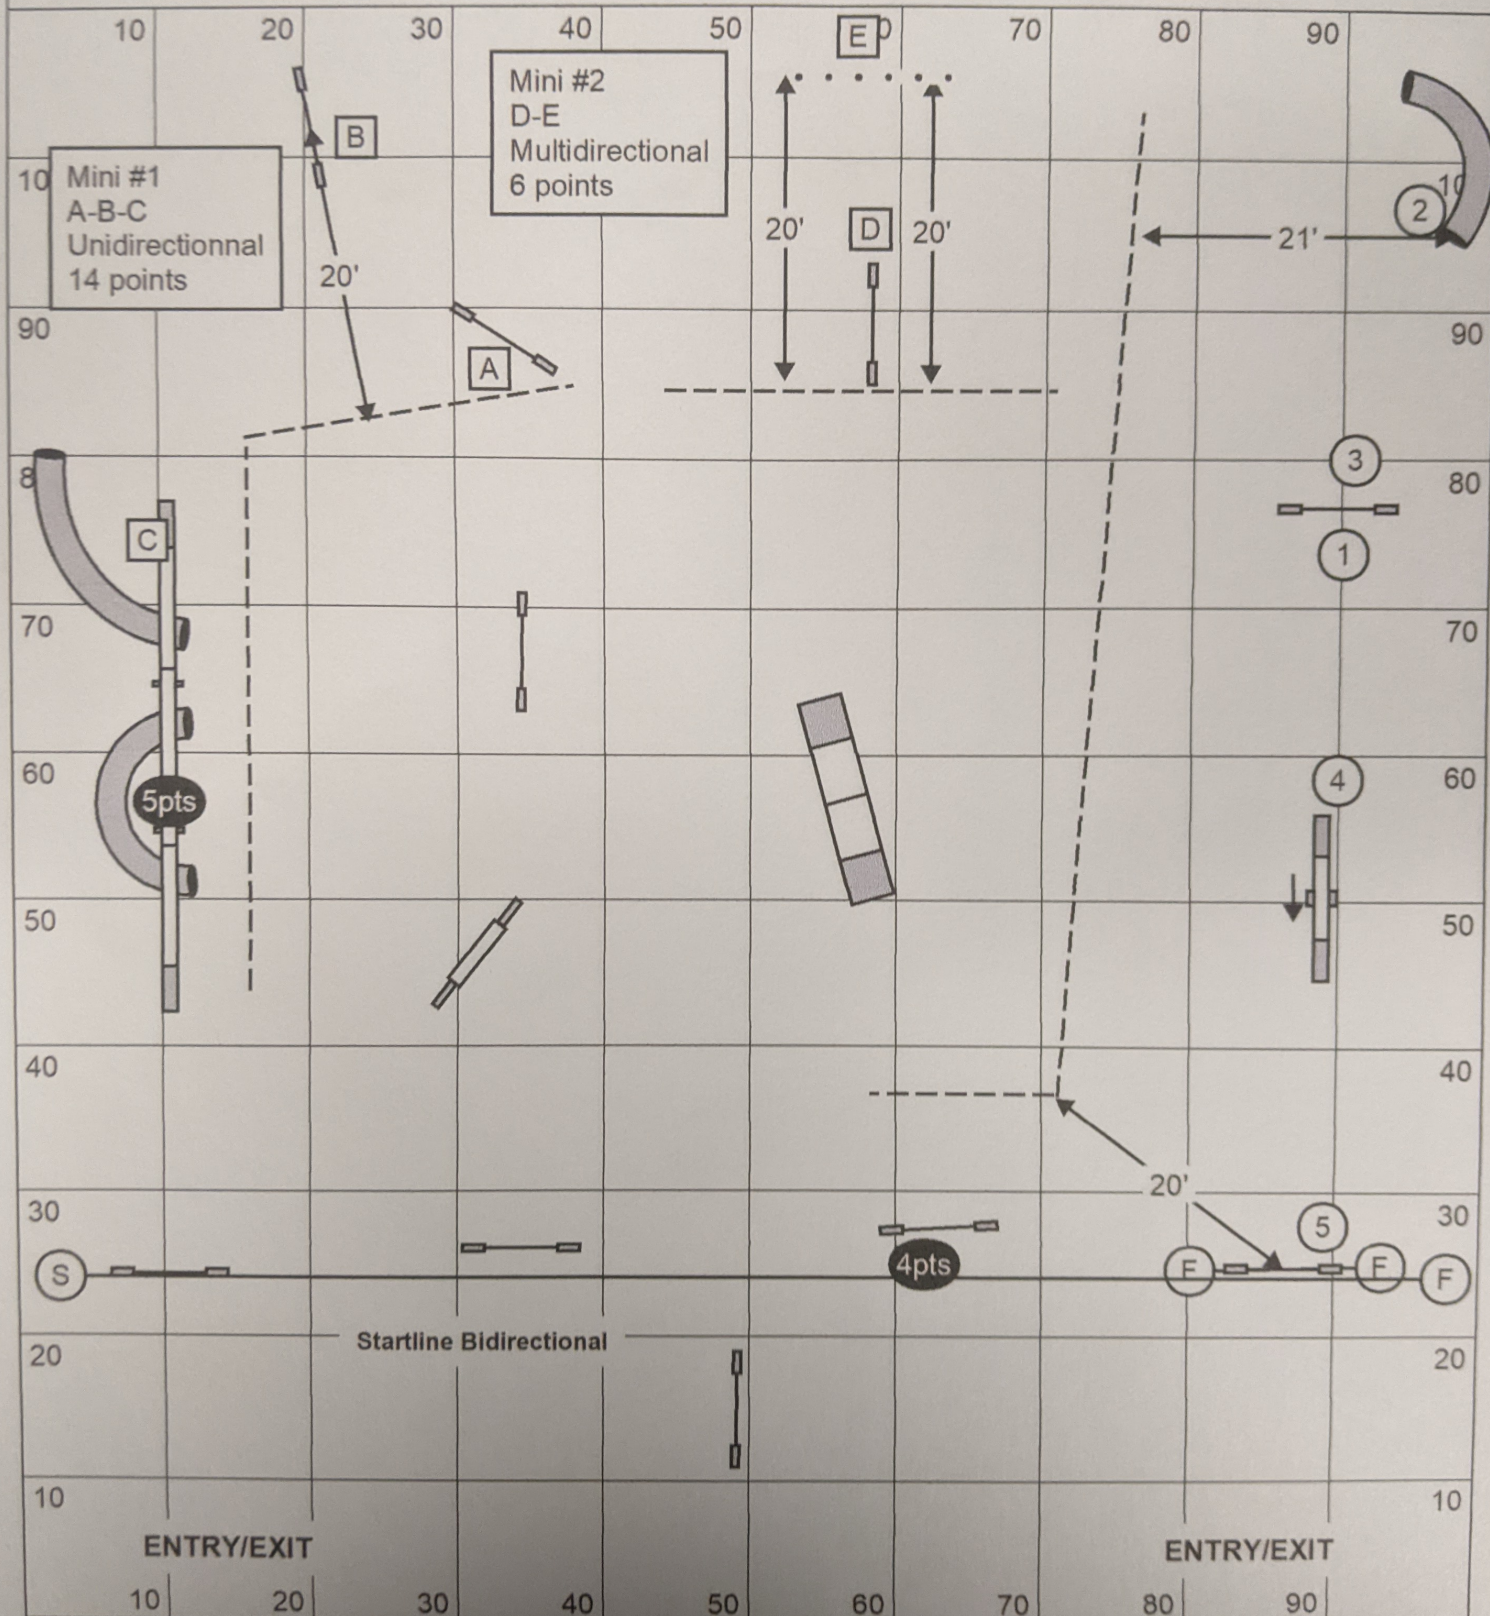

CHAMPIONNAT PROVINCIAL / REGIONAL CHAMPIONSHIPS - GAMBLERS

Designing Judge: Yanick Villeneuve

Judged by: _____

OPENING SCT: 40 sec

Open Reg/Spec GT : 20 s
24"/20"R & 20"/16"S

Open Vet GT (Open + 20%): 24 s
20"/16" SDV & 16"/12" DDV

Medium Reg/Spec GT (Open + 10%): 22 s
16"/12"R & 12"/8"S

Medium Vet GT (Med + 20%): 26 s
12"/8" SDV & 8"/4" DDV